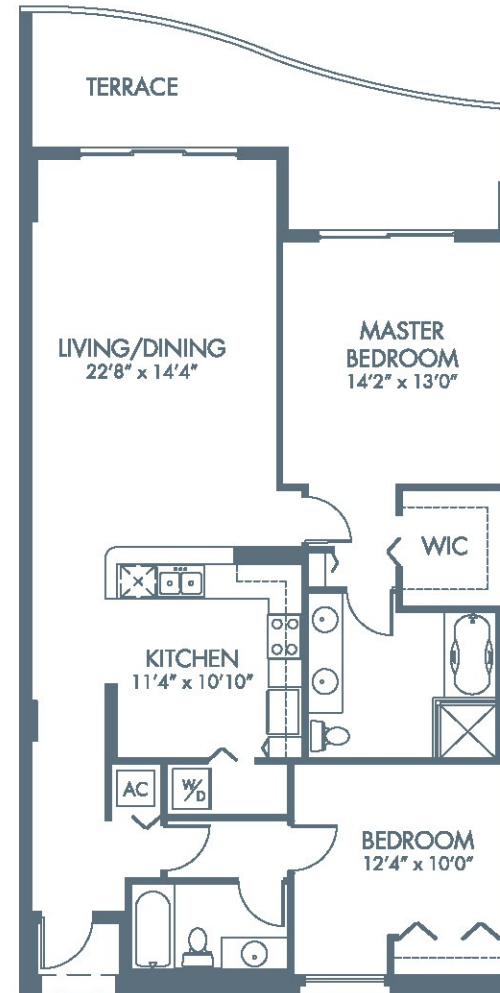

05 RESIDENCE

2 Bedrooms / 2 Baths

Enclosed Area	1,321sq.ft.	123m ²
Terrace 1	170sq.ft.	16m ²
Total Residence	1,491sq.ft.	139m ²

OASIS

3000 Oasis Grand Blvd
Fort Myers, FL 33916

All dimensions are approximate, and all floor plans and development plans are subject to change without notice. Oral representations cannot be relied upon as correctly stating representations of the developer. For correct representation make reference to the purchaser agreement and to the documents required by section 718.503, Florida Statutes, to be furnished by the developer to a buyer or lessee. Not an offer where prohibited by state statutes.